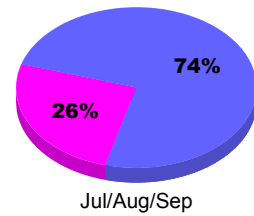

Club Results 2010-2011

Goal, New, Dropped, Gain/Loss

MEMBERSHIP

Membership Results
2010-2011

Membership
2009-2010

Month	Net Memb Goal	Actual New Memb	Actual Dropped Memb	Gain/Loss of Memb	Gain/Loss of Memb
Jul/Aug/Sep	-17	60	-57	3	-15
Totals	-17	60	-57	3	-15

Membership Results 2010-2011

Goal, New, Dropped, Gain/Loss

Comparison of Club Gain/Loss

Current Year Compared to the Previous Year

Comparison of Membership Gain/Loss

Current Year Compared to the Previous Year

YTD Status Quo Clubs 2010-2011

Status Quo Clubs Compared to Status Quo Members

Gender Comparison 2010-2011

Male Female