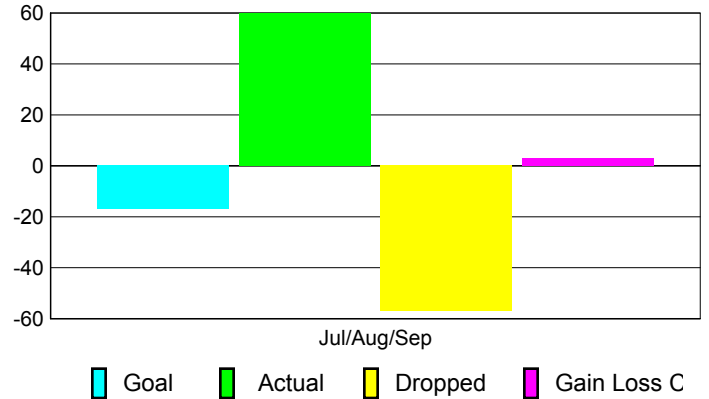

Club Results 2010-2011

Goal, New, Dropped, Gain/Loss

MEMBERSHIP

Membership Results
2010-2011

Membership
2009-2010

Month	Net Memb Goal	Actual New Memb	Actual Dropped Memb	Gain/Loss of Memb	Gain/Loss of Memb
Jul/Aug/Sep	-17	60	-57	3	-15
Totals	-17	60	-57	3	-15

Membership Results 2010-2011

Goal, New, Dropped, Gain/Loss

Comparison of Club Gain/Loss

Current Year Compared to the Previous Year

Comparison of Membership Gain/Loss

Current Year Compared to the Previous Year