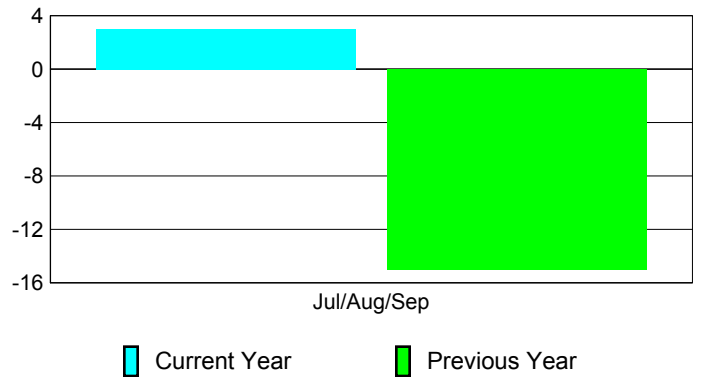

Membership Results 2010-2011

Goal, New, Dropped, Gain/Loss

Comparison of Club Gain/Loss

Current Year Compared to the Previous Year

Comparison of Membership Gain/Loss

Current Year Compared to the Previous Year

YTD Status Quo Clubs 2010-2011

Status Quo Clubs Compared to Status Quo Members

Gender Comparison 2010-2011

Male Female