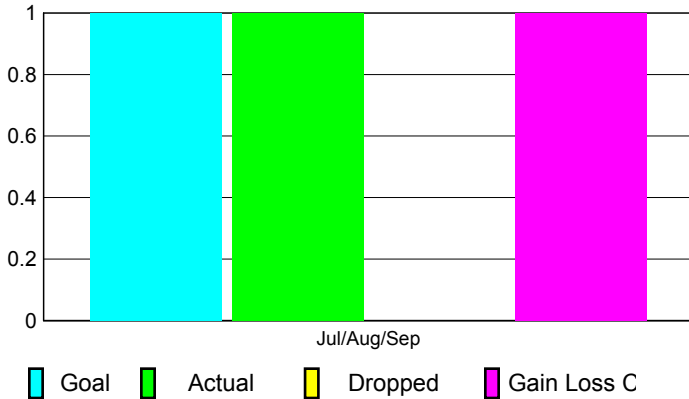

2010-2011 GMT Reports for District (or Undistricted) **District 108IB3**

GMT: **Federico STEINHAUS**

Location: **ITALY**

GMT CA: **4**

CLUBS

Club Results
2010-2011

Clubs
2009-2010

Month	New Club Goal	Actual New Clubs	Actual Dropped Clubs	Gain/Loss of Clubs	Gain/Loss of Clubs
Jul/Aug/Sep	1	1	0	1	1
Totals	1	1	0	1	1

Club Results 2010-2011

Goal, New, Dropped, Gain/Loss

MEMBERSHIP

Membership Results
2010-2011

Membership
2009-2010

Month	Net Memb Goal	Actual New Memb	Actual Dropped Memb	Gain/Loss of Memb	Gain/Loss of Memb
Jul/Aug/Sep	-17	60	-57	3	-15
Totals	-17	60	-57	3	-15